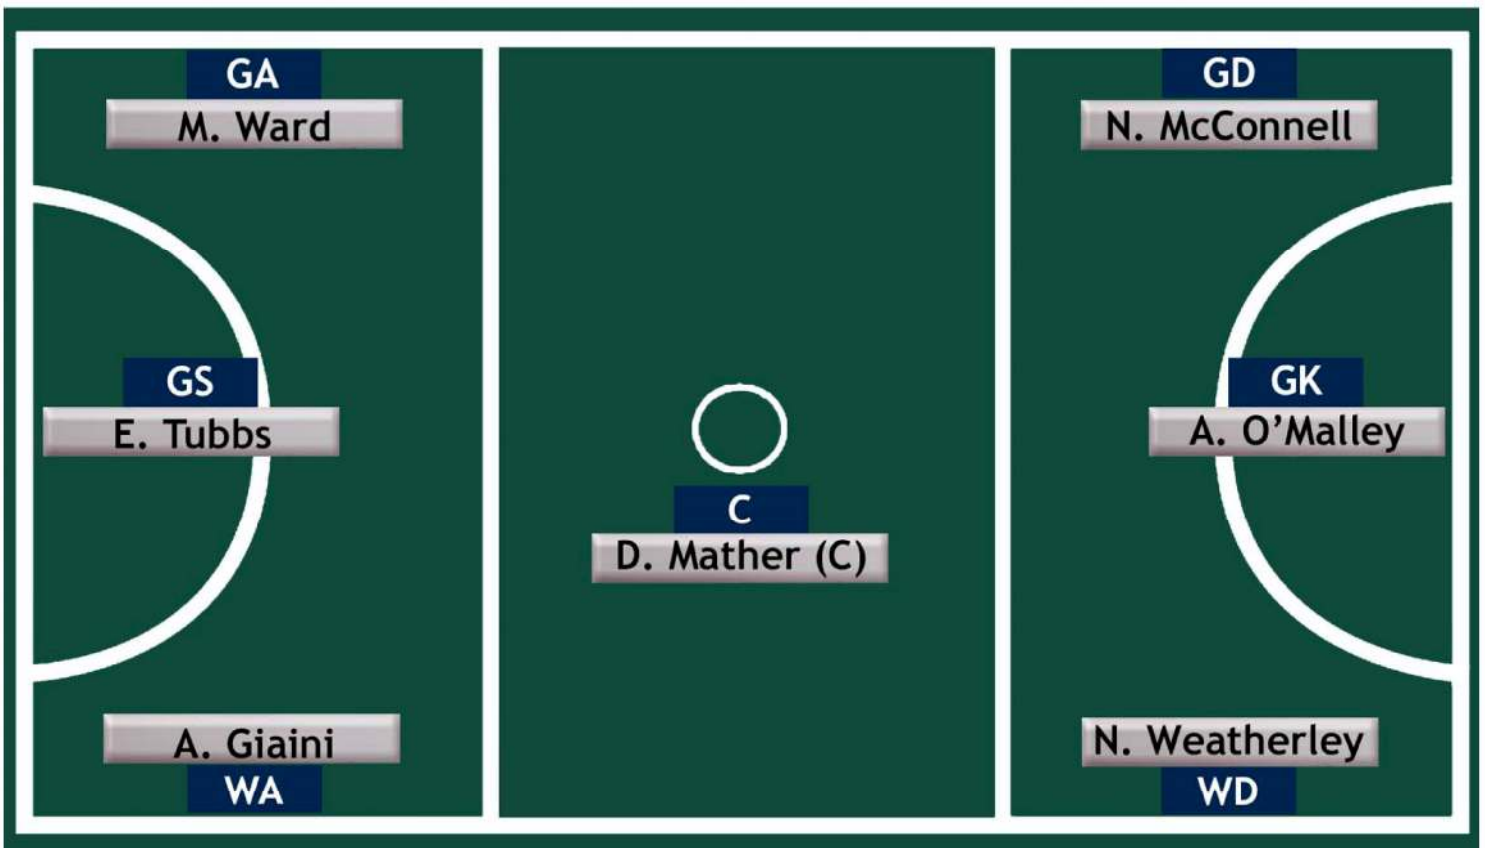

Werribee Centrals

Team of the Decade 2009 ~ 2018

Coach
L. Iuta

J. Rothery

M. Prismall

B. Ardossi