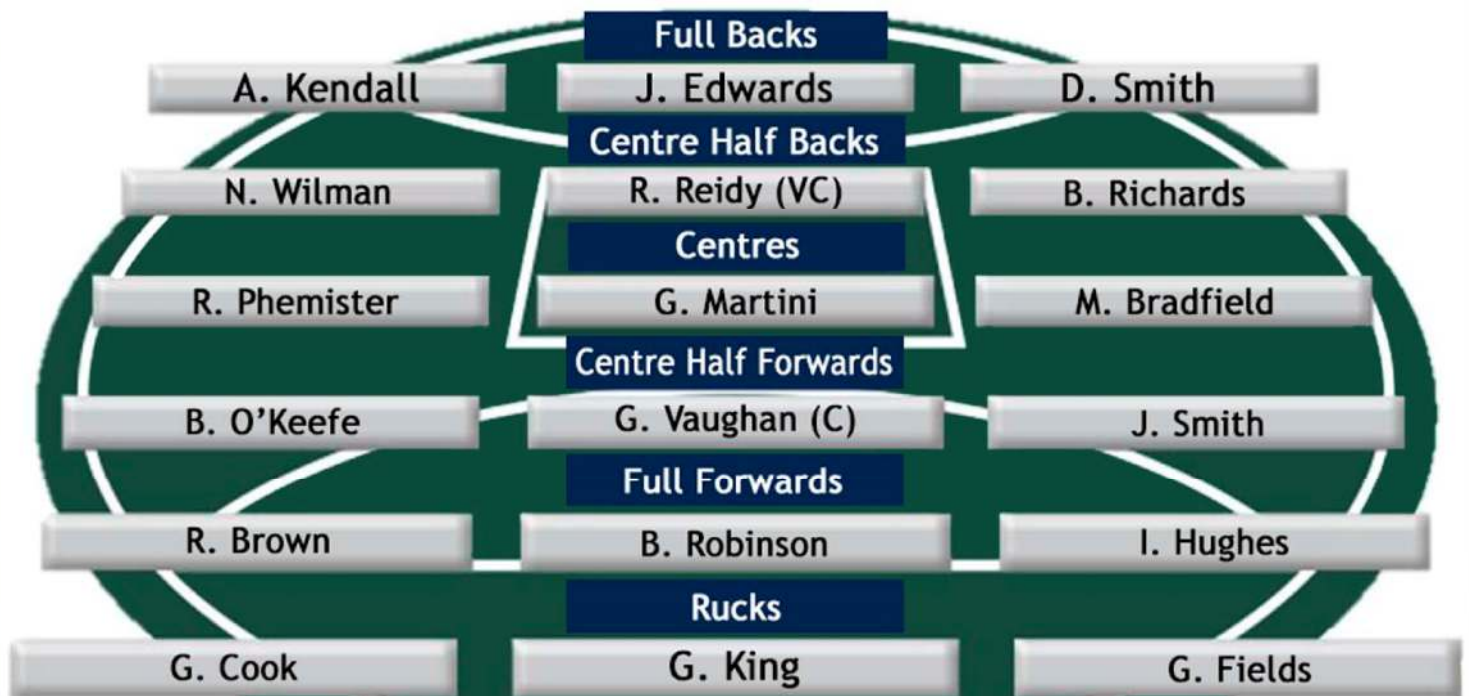

Werribee Centrals

Team of the Decade 1969 ~ 1978

Coach
B. Hudson

L. Myles L. Ison
R. Dowling M. Waterworth

Asst. Coach
T. Dowling